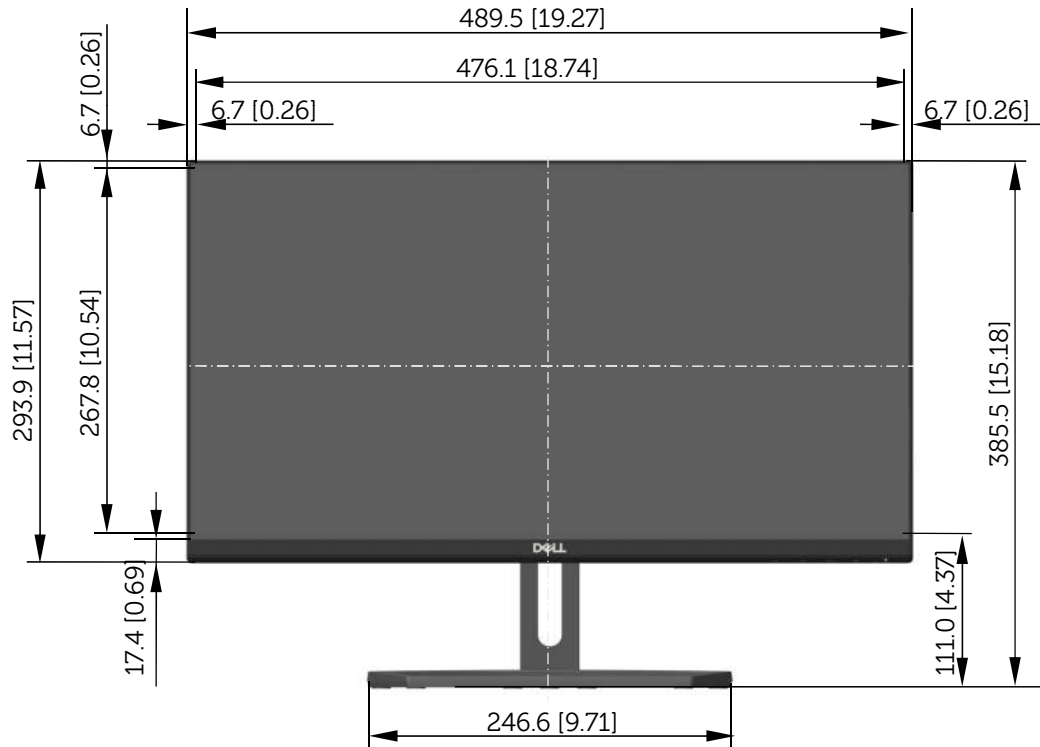

# S2218H / S2218M Outline Dimension

Unit: mm (inch)  
 Dimension: Nominal  
 Scale: Not to scale

Z = 23.9 [0.94]      Z = 18.4 [0.72]

Back view of Monitor without stand

# S2318H / S2318M Outline Dimension

Unit: mm (inch)  
 Dimension: Nominal  
 Scale: Not to scale

Back view of Monitor without stand