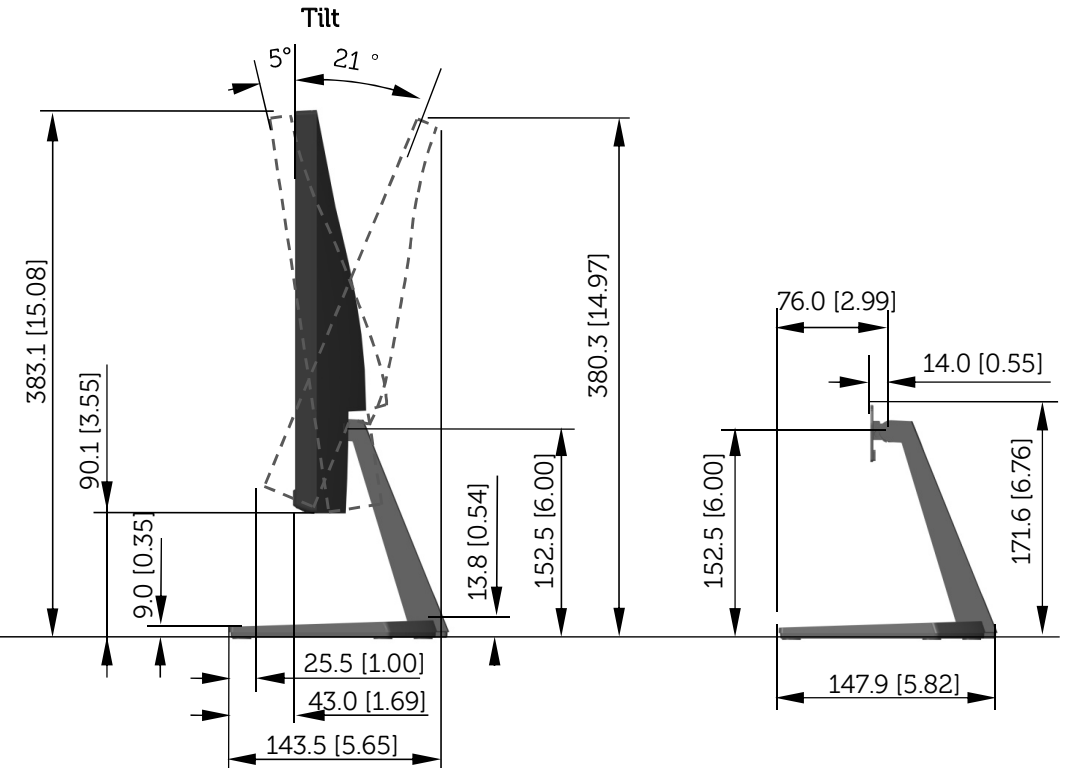

# S2218H / S2218M Outline Dimension

Unit: mm (inch)  
 Dimension: Nominal  
 Scale: Not to scale

Z = 23.9 [0.94]      Z = 18.4 [0.72]

Back view of Monitor without stand

# S2318H / S2318M Outline Dimension

Unit: mm (inch)  
 Dimension: Nominal  
 Scale: Not to scale

Back view of Monitor without stand